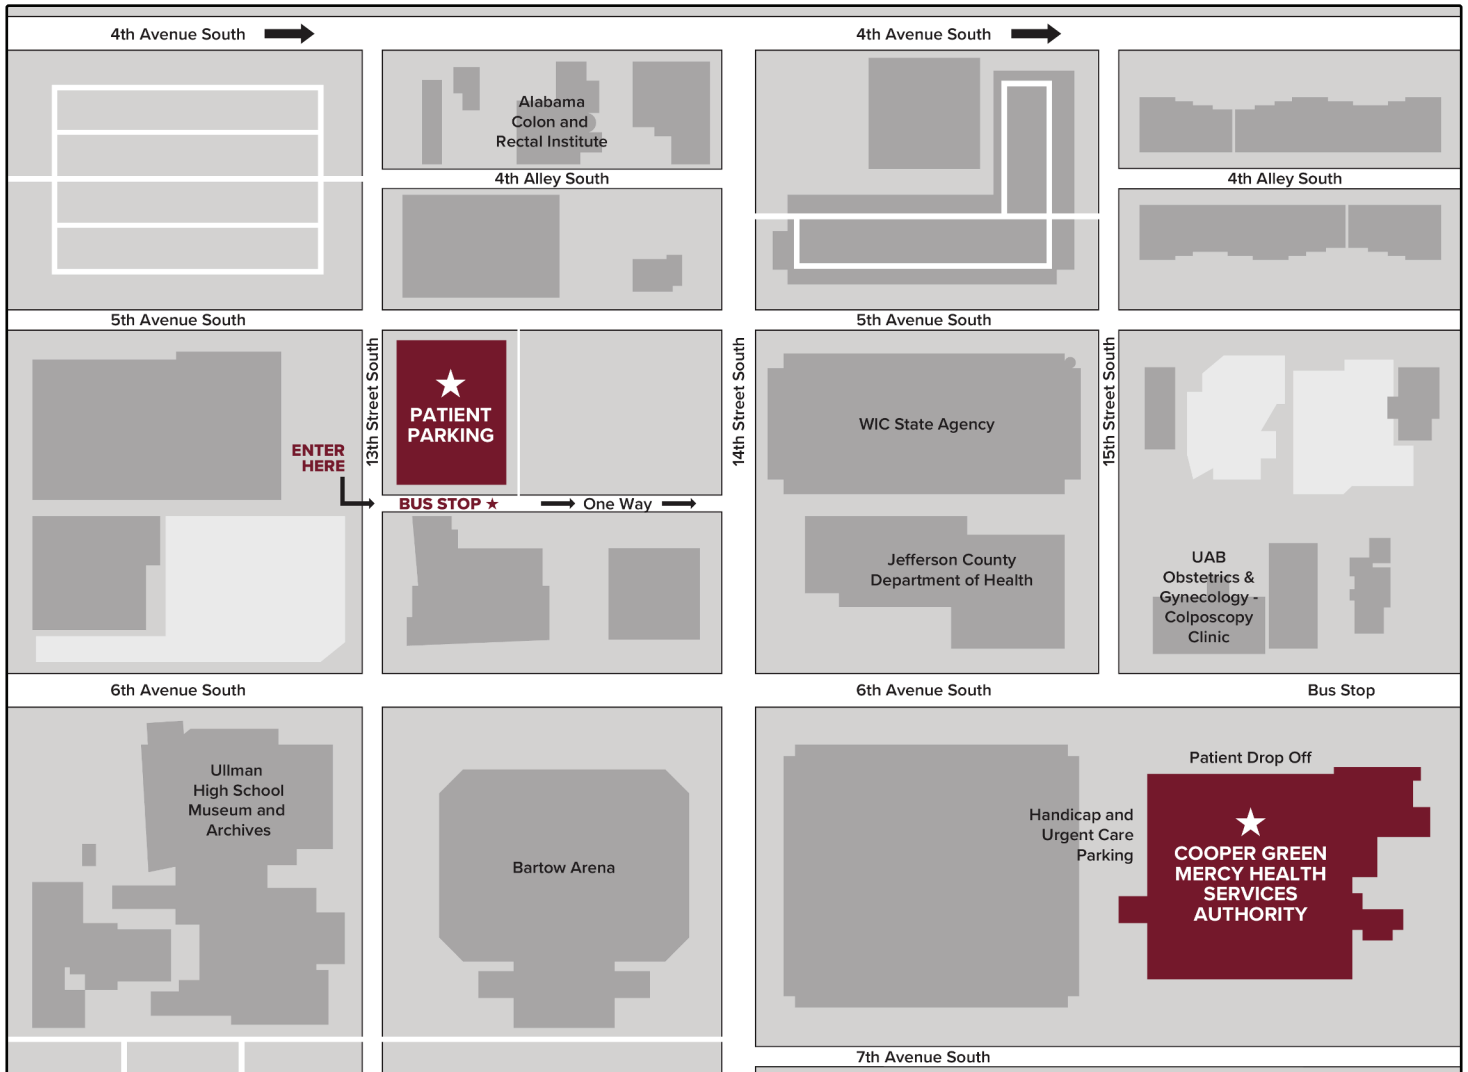

COOPER GREEN PARKING MAP

FREE SHUTTLE SCHEDULE

- Every 6 minutes starting at 6:30 am - 8:30 am
- Every 12 minutes starting at 8:30 am - 3:30 pm
- Every 6 minutes starting at 3:30 pm - 5:30 pm
- Every 12 minutes starting at 5:30 pm - 7:00 pm

DIRECTIONS TO PARKING

LOT 15N - 1319 5TH AVENUE SOUTH BIRMINGHAM AL, 35233

From Cooper Green Mercy

- Travel WEST on 6th Avenue South to 13th Street South
- Turn RIGHT onto 13th Street South
- Turn RIGHT into parking lot

From I-20 East/59 North (West of I-65)

- Take EXIT 124B onto I-65 South
- Take EXIT 259 B/4th Avenue South
- Turn RIGHT onto 13th Street South
- Turn LEFT into parking lot

From I-20 West/59 South

- Take EXIT 126A onto US-280 E/US-31 South
- Take Hwy 78 exit (also labeled 3rd - 4th Ave S exit)
- Turn LEFT at the end of the exit
- Turn LEFT onto 3rd Avenue South (one-way street)
- Turn LEFT onto 13th Street South
- Turn LEFT into the parking lot

From Hwy 280 - Red Mountain Expressway (Highway 31/280)

- Take Hwy 78 exit (also labeled 3rd - 4th Ave S exit) and bear LEFT where exit divides.
- Turn LEFT at light onto 3rd Avenue South (one-way street)
- Continue to 13th Street South and turn LEFT
- Turn LEFT into the parking lot